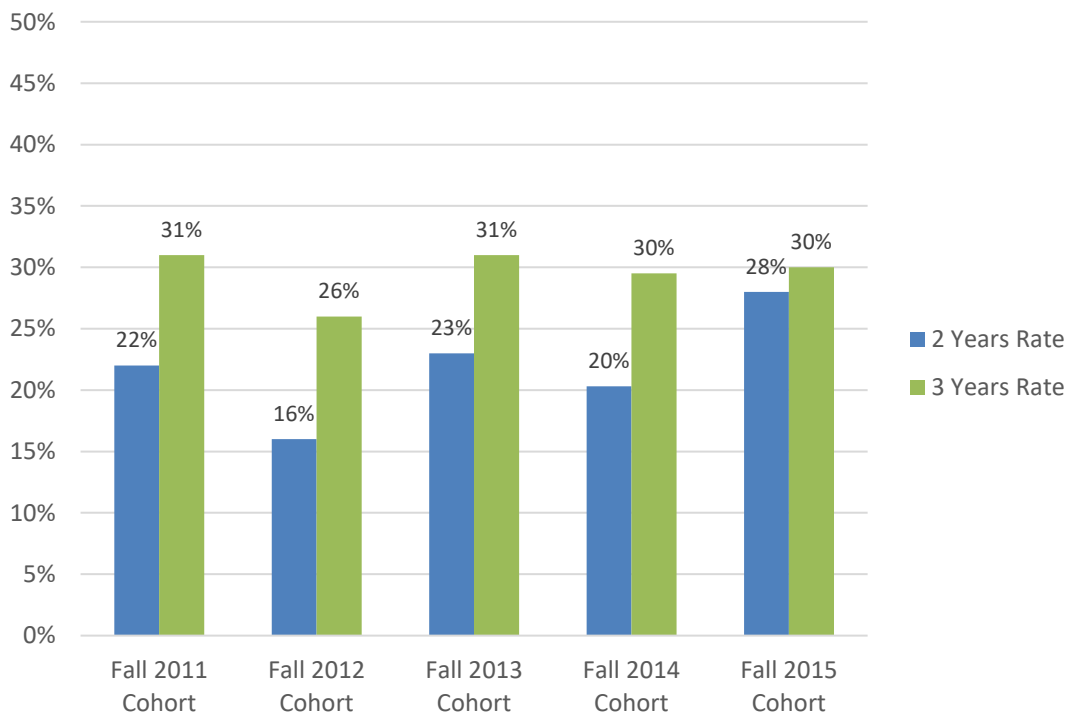

Graduation Rates*

Baccalaureate First time, Full-time Cohorts

Associate First time, Full-time Cohorts

Office of Institutional Research; Data Source: SUNY Graduation Rates Dashboard

*These figures represent students who were awarded degrees at the same level in which they initially started.