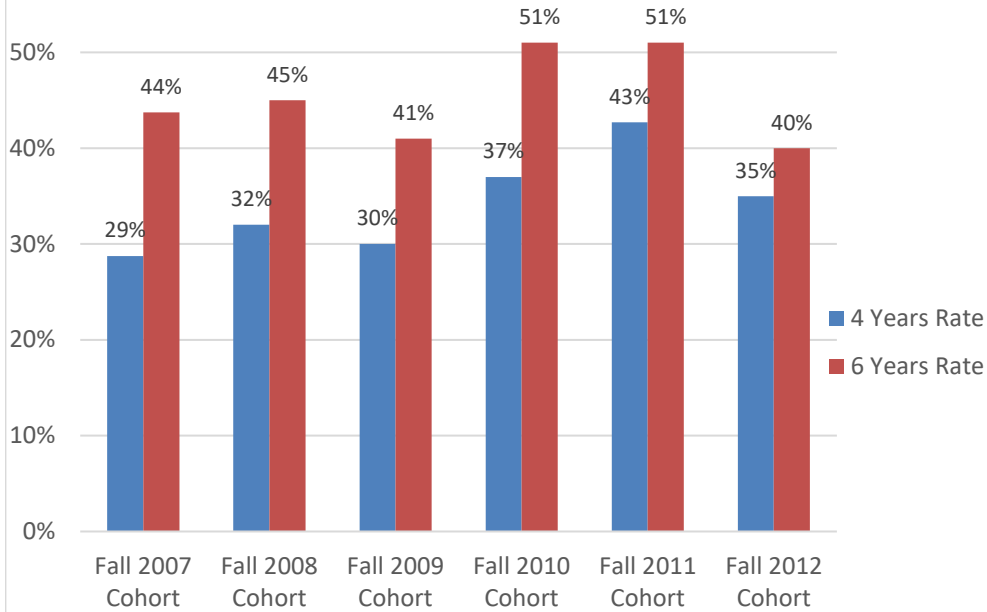

Graduation Rates*

Baccalaureate First time, Full-time Cohorts

Associate First time, Full-time Cohorts

Office of Institutional Research; Data Source: SUNY Graduation Rates Dashboard

*These figures represent students who were awarded degrees at the same level in which they initially started.